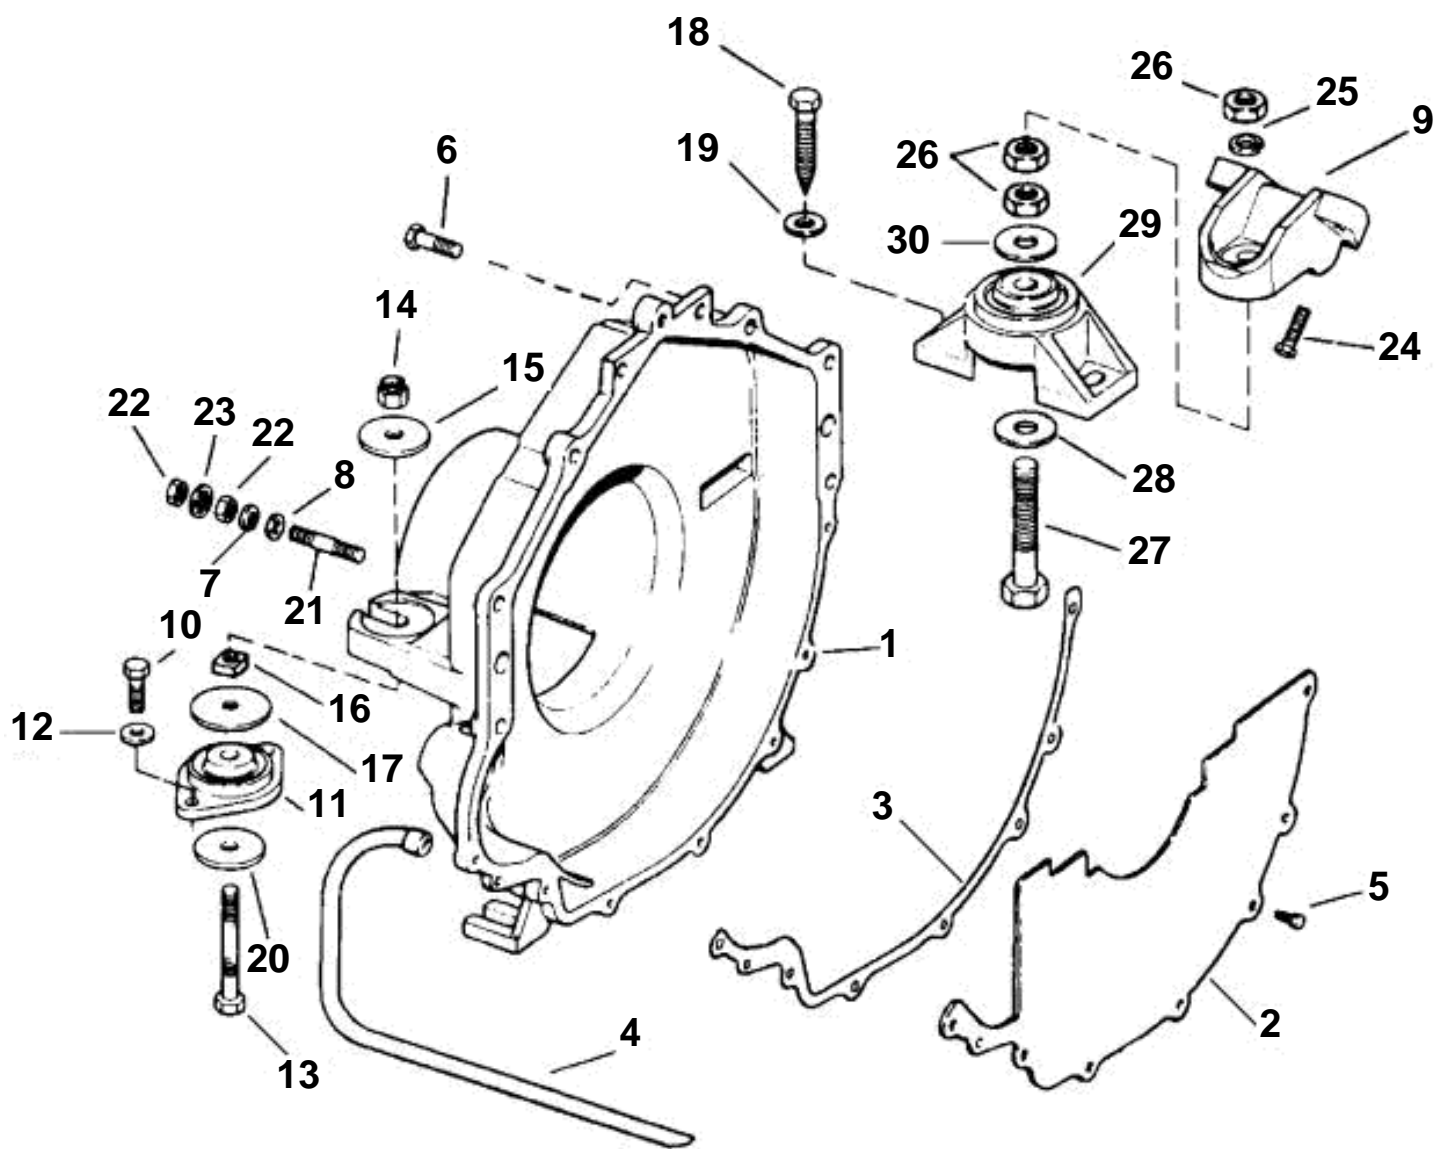

FLYWHEEL HOUSING AND MOUNTS

FLYWHEEL HOUSING AND MOUNTS

REF	PART NO.	QTY	DESCRIPTION	NOTES
1	3853457	1	Flywheel housing	
2	3854604	1	· Cover	
3	3852834	1	· Gasket, Flywheel cover	
4	3852832	1	· Hose, Flywheel hsg	
5	3852421	7	· Screw, Flywheel cover	
6	3853266	2	· Screw, Flywheel hsg to engine	Port
7	3852070	2	· Washer, Ground stud, flywheel hsg	
8	3852000	2	· Washer, Flywheel housing	
9	3852760	2	· Bracket, Front, port & starboard	
10	959968	4	· Screw, Rear mount to transom plate	
11	3853972	2	· Rubber cushion, Transom plate	
12	3852155	4	· Washer, Rear mount to transom plate	
13	3850930	2	· Screw, Rear mount	
14	3850929	2	· Nut, Rear mount	
15	3852540	2	· Washer, Rear mount to flywheel hsg	
16	3852539	2	· Nut, Rear mount	
17	3852622	2	· Washer, Rear mount	
18	3852475	4	· Screw, Engine to boat stringers	
19	3852078	4	· Washer, Engine to boat stringers	
20	3852542	2	· Washer, Rear mount	
21	3852483	2	· Stud, Flywheel hsg to engine	Ground
22	3852065	2	· Nut, Ground stud, flywheel hsg	
23	3852002	2	· Lock washer, Ground stud, flywheel hsg	
	3852058	1	· Washer, Ground stud, flywheel hsg	
24	3853326	6	· Screw, Front mount bracket to engine	
25	3852090	2	· Lock washer, Front mount	
26	3852090	2	· Lock washer, Bolt, front mount, engine	
27	3852021	6	· Nut, Bolt, mount bracket	Front
28	3852428	2	· Washer, Front mount	Lower
29	3853805	2	· Rubber cushion, Engine front	Port & starboard
30	3852433	2	· Washer, Front mount	Upper
	3852566	2	· Screw, Front mount	
	944738	1	· Plastic plug, Flywheel housing	